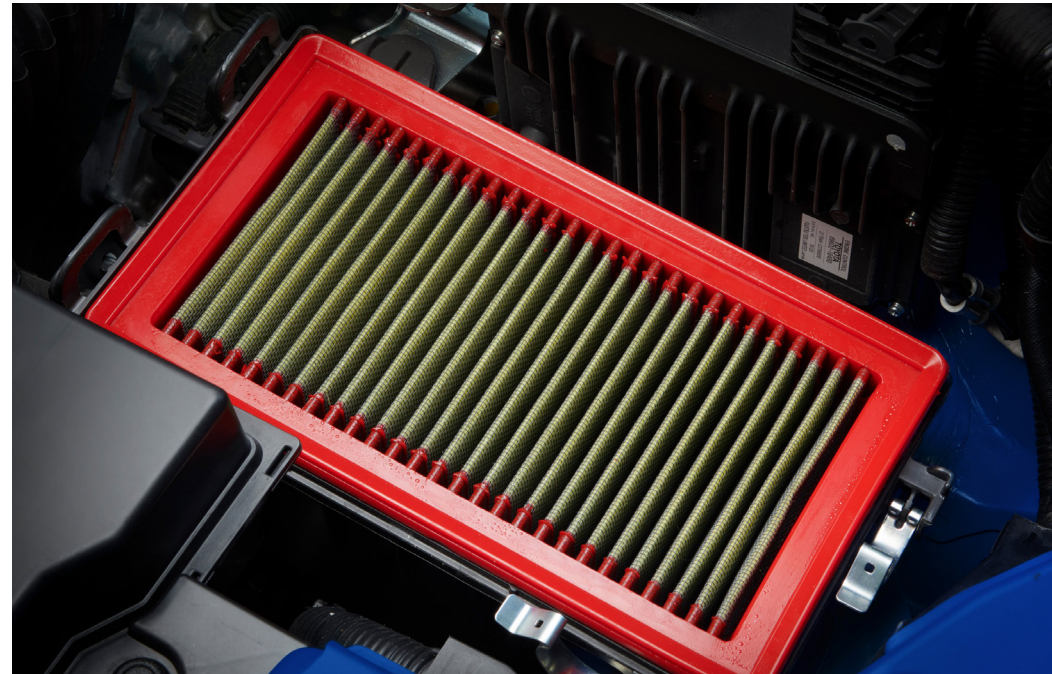

Add more performance to your fun.

TRD Oil Filter

Helps deliver exceptional filtration, lower flow restriction, plus enhanced engine protection and durability.

- 100% synthetic fiber filtration medium designed to help provide the highest possible dirt removal efficiency with lowest possible flow restriction