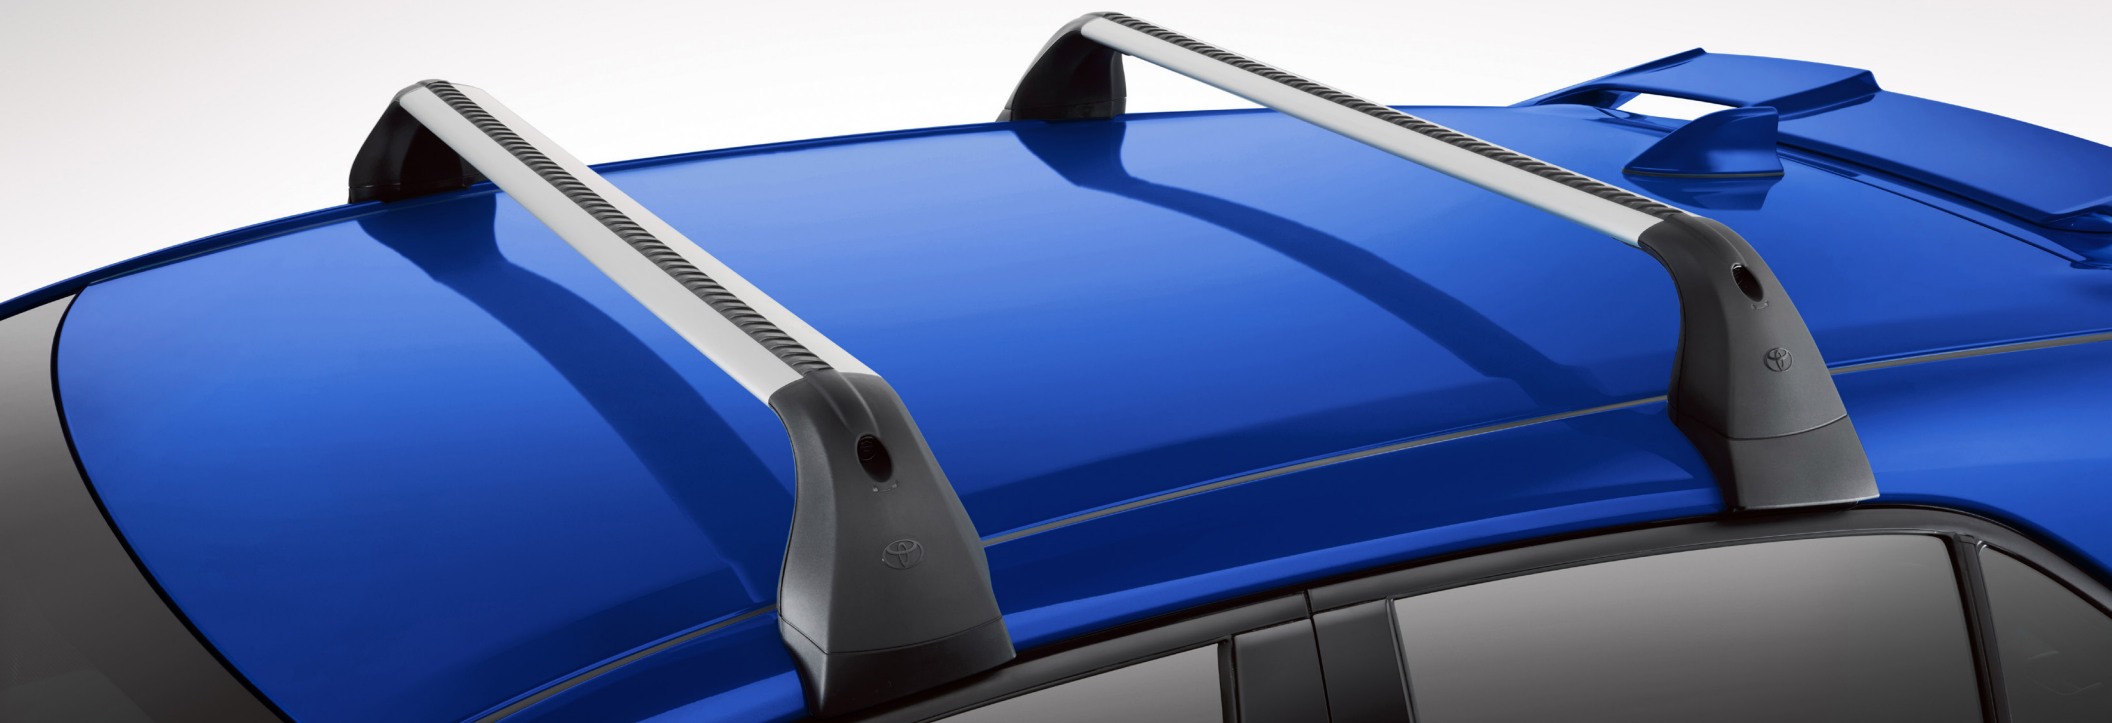

Removable Cross Bars⁵

Add an extra dimension of versatility plus additional cargo capacity. Clamps to the roof using fixed points in the door openings to secure cargo with confidence.

- Includes integrated locking system and two removable aluminum cross bars with black end caps